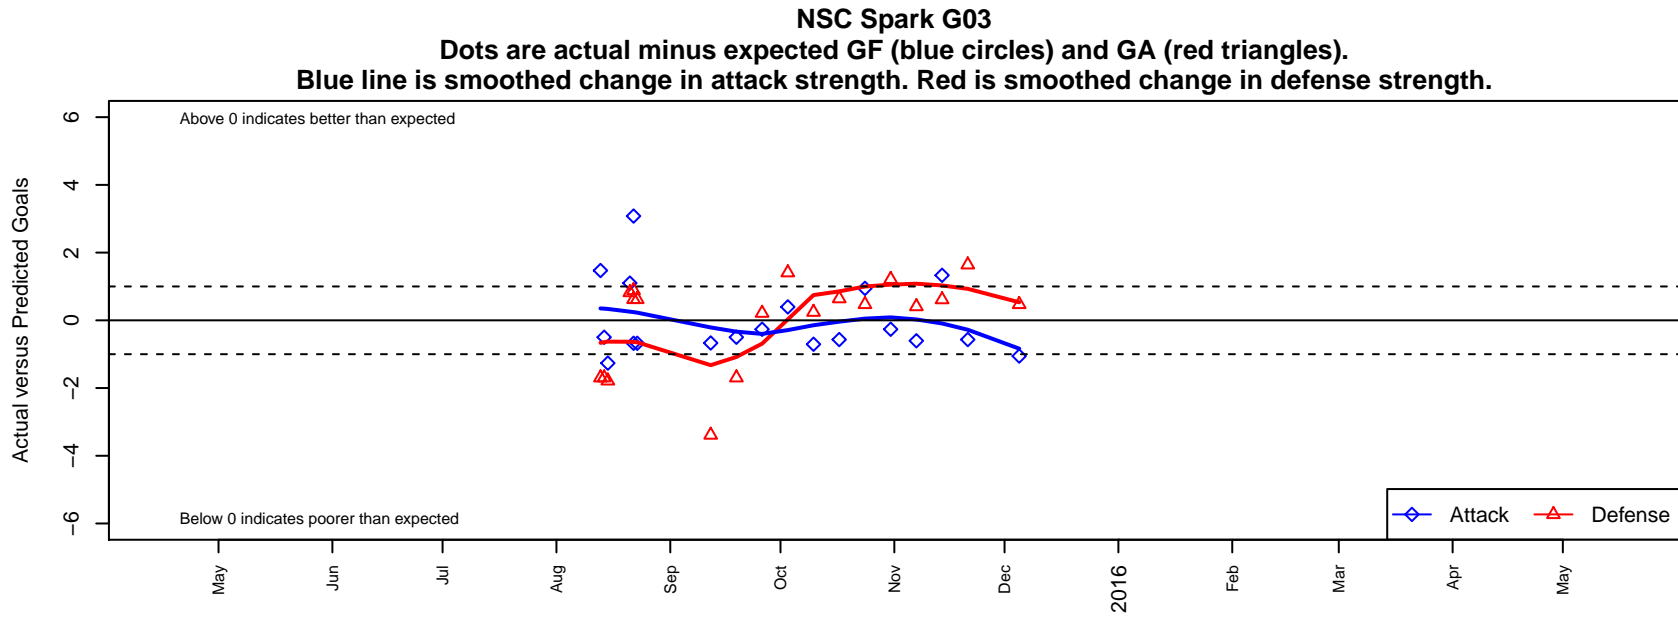

NSC Spark G03

North Shore SC
Woodinville, WA
G03 total strength=489
attack=0.31 defense=0.38
fall league = NPSL Div 1 U12

alt names used:
NSC SPARK G03 ()
NSC Spark
NSC G03 Spark

Venues played:
2015 Bigfoot Silver U12
2015 Xtreme Cup GU12 Gold
2015 NPSL Division 1 U12

**attack and defense variance (black dot)
relative to other teams
and top 10 in region**

**attack and defense rating
relative to others at age
and all opponents in last 13 months**

Performance relative to 13 month average