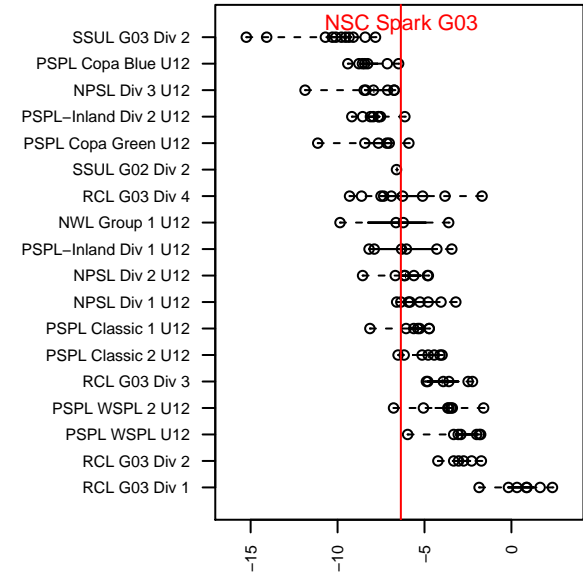

NSC Spark G03

North Shore SC
Woodinville, WA
G03 total strength=489
attack=0.31 defense=0.38
fall league = NPSL Div 1 U12

alt names used:
NSC SPARK G03 ()
NSC Spark
NSC G03 Spark

Venues played:
2015 Bigfoot Silver U12
2015 Xtreme Cup GU12 Gold
2015 NPSL Division 1 U12

**attack and defense variance (black dot)
relative to other teams
and top 10 in region**

**attack and defense rating
relative to others at age
and all opponents in last 13 months**

Performance relative to 13 month average